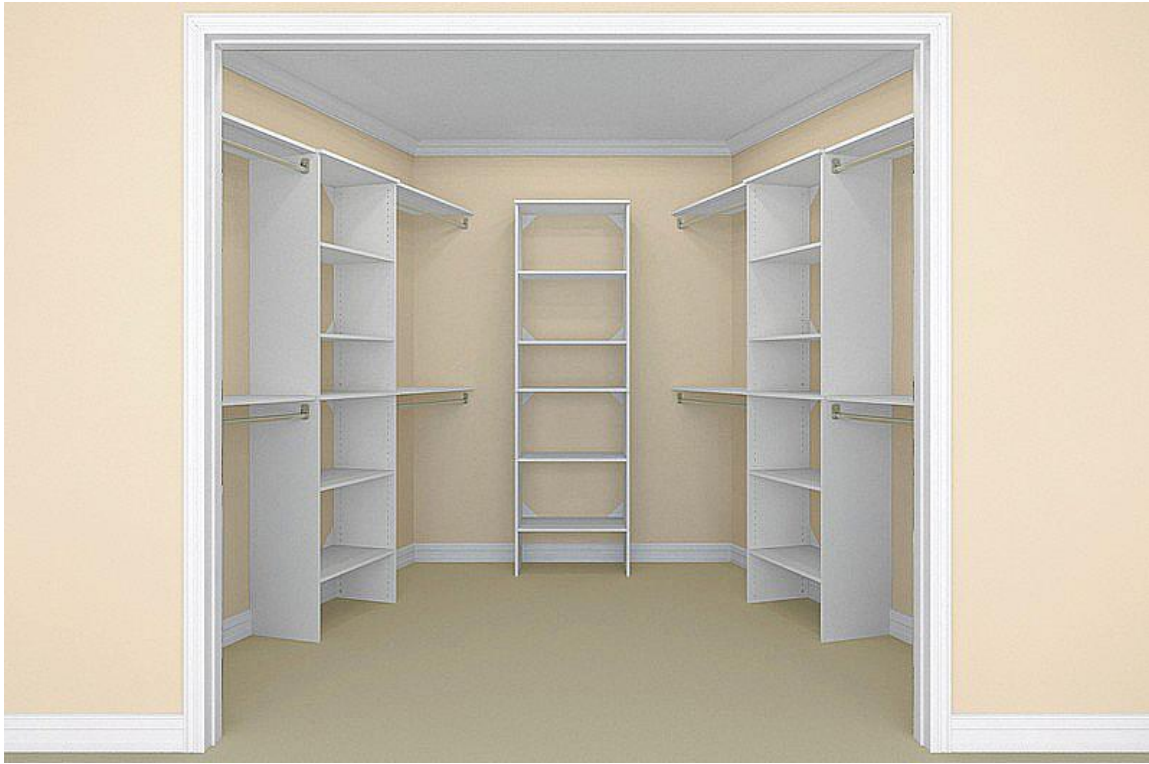

## Shopping List

Below are the items you will need to complete your closet project.

Fits 73" – 97" wide, 57" – 121" deep.  
Top shelves or wire shelves may require cutting.

	DESCRIPTION	PART NUMBER	QUANTITY
	Standard Floor Tower	1002485652	3
	26 – 48 In. Adjustable Hang Rod	1002485654	8
	48 In. Top Shelf Kit	1002490113	8