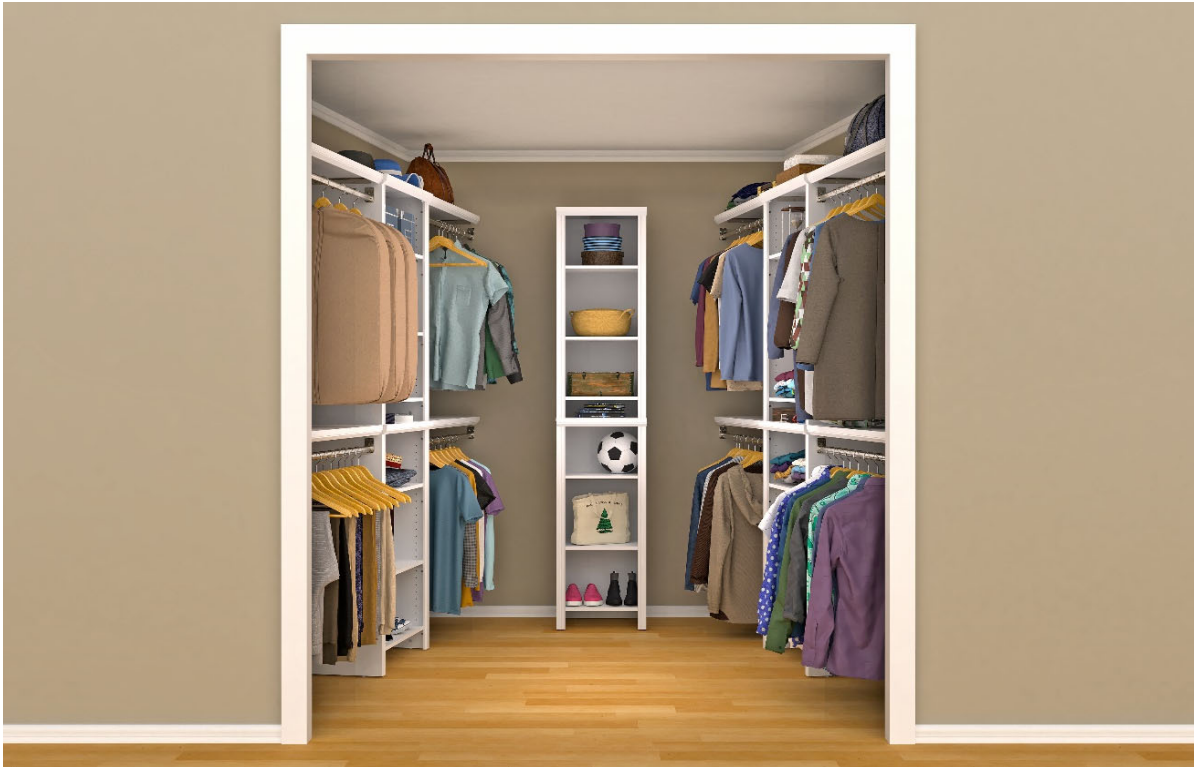

## Shopping List

Below are the items you will need to complete your closet project.

Fits areas 73" to 96" wide and 57" to 121" deep.

Top shelves or wire shelves may require cutting.

	Description	Article #	Quantity
	Impressions Narrow Closet Kit	1485500	1
	Impressions Closet Kit	1486500	2
	Impressions Top Shelf Kit	1448500	8