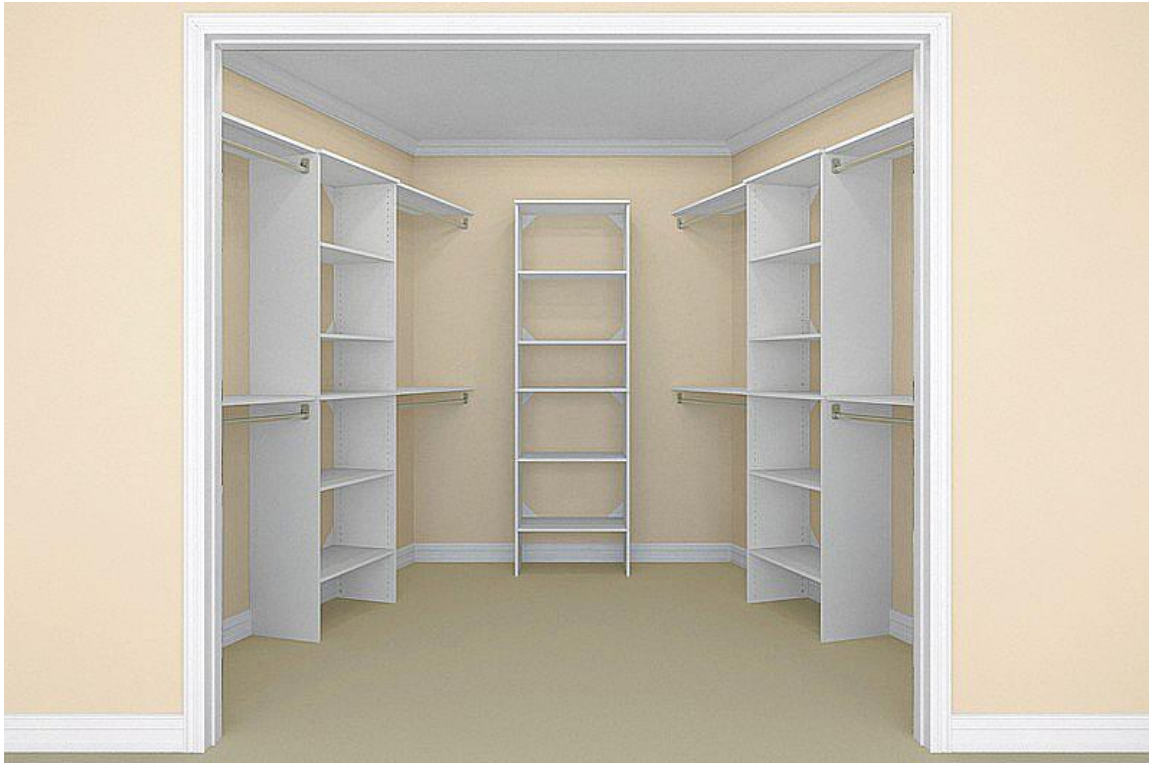

## Shopping List

Below are the items you will need to complete your closet project.

Fits 73" – 97" wide, 57" – 121" deep.  
Top shelves or wire shelves may require cutting.

	DESCRIPTION	PART NUMBER	QUANTITY
	Standard Floor Tower	167500	3
	26 – 48 In. Adjustable Hang Rod	217900	8
	48 In. Top Shelf Kit	209400	8